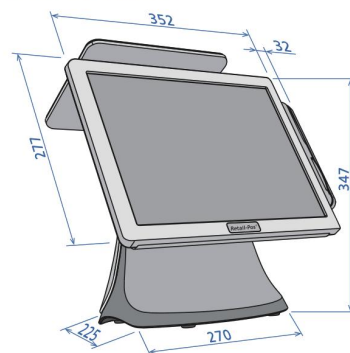

4 · Second Monitor (9.7"/"15", optional)
· Full HD(1920x1080) Monitor(TV) connection support

Size(mm) : 352 x 276 x 55

3rd generation 55mm
2nd generation 71mm
1st generation 84mm

Retail Pos Platinum

5

Specifications

Processor(CPU) & Chipset	Intel® Core™11th Gen Tigerlake I5-1135G7 Processor (8M Cache, 4.20 GHz) Intel® Core™11th Gen Tigerlake I3-1115G4 Processor (6M Cache, 4.10 GHz) System on chip (SoC)
Memory	4GB DDR4 SoDIMM
Storage	2.5", SATA-III SSD 120GB†
Display	15", 1024 X 768, 24Bit ,15", Projective Capacitive Touch (Bezelless Type) Luminance : 300 cd/m ² , Backlight : LED
HDMI	1 EA (Intel® HD Graphics)
LAN	1 EA (RealTek Gigabit LAN)
Serial(RS-232C)	5 EA (DSUB-9p x 2EA / RJ-45 x 3EA)
USB	USB 3.0 x 4EA(I/O), USB 2.0 x 2EA (Rear)
Audio	1 EA (Line-Out)
Speaker	1 EA (1W)
Cash Drawer	1 EA (RJ-11, 24V/12V)
Cooler & FAN	Fanless
Power Adaptor	96[W], Input AC 100~240V/50~60HZ, DC 24V/4A
Dimension(mm)	352(w) x 276(H) x 55(D)
Weight	4.8 kg
OS Supported	Microsoft® POSReady7 / Windows 10 IoT Linux

Optional

OS	Microsoft® POSReady7 / Windows 10 IoT / 11 IoT
Storage	2.5", SATA-III HDD 500GB †
Dual Display	9.7"/"15", TFT-LCD, 1024x768, LED panel (Touch/Non Touch)
Customer Display	VFD type, 20 Characters X 2 Lines, Serial(RS-232C)
WiFi	802.11n, 150Mbps † (External USB Module)
Secure Card Reader	EMV1, EMV2, MSR ISO Track1/2/3
Wall Mount	Fixed Type / Swivel Type (75x75, 100x100mm VESA)
Case Color	Black / Black&White

External I/O

Dimension

Color

Black

Black & White
Bezelless type only

- ▶ Product : 384(W) x 347(H) x 225(D)
- ▶ Packing : 500(L) x 480(W) x 330(H)

Retail Pos recommend Microsoft® Windows 10. Windows 10

POS Solutions Pvt. Ltd.