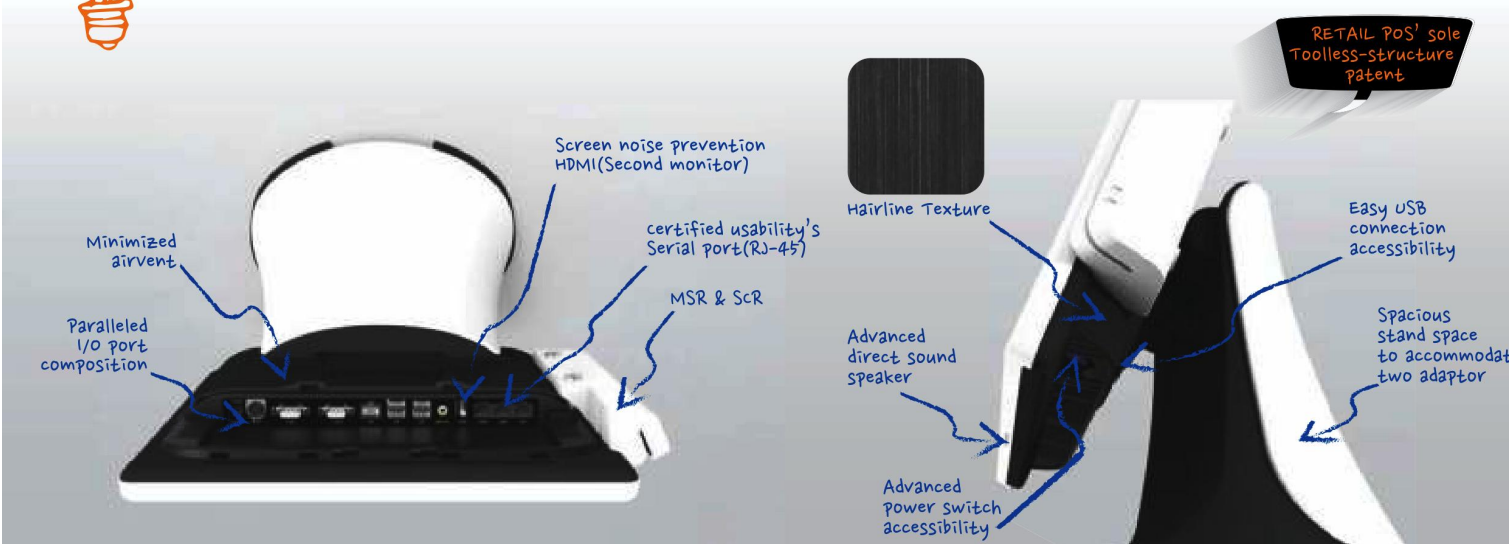

Back to Basics

Ergonomic design is at the heart of RETAIL POS, shaping the way our client experience our brand. As proud guardians of the RETAIL POS brand, client get to know why RETAIL POS adopt elliptical & round design. We strive for simplicity and functionality as much as we pursue beauty and emotional relevance. RETAIL POS is flexible on global trend, People can feel RETAIL POS' trendy and functional virtues.

All-in-One Touch POS

RETAIL POS PLATINUM

RETAIL POS PLATINUM User can feel supreme handle-grip texture by curved and elliptical design while user use their POS. Rear case hair line texture make RETAIL POS PLATINUM more sophisticated as well as function stainless virtue. Besides, RETAIL POS PLATINUM's toolless-structure is upgraded, storage device's accessibility is advanced by changing it's position onto rear case.

4 · Second Monitor (9.7"/"15", optional)
· Full HD(1920x1080) Monitor(TV) connection support

Size(mm) : 352 x 276 x 55

3rd generation 55mm
2nd generation 71mm
1st generation 84mm

Retail Pos Platinum

5

Specifications

External I/O

Dimension

Color

Black

Black & White
Bezelless type only

- ▶ Product : 384(W) x 347(H) x 225(D)
- ▶ Packing : 500(L) x 480(W) x 330(H)

Retail Pos recommend Microsoft® Windows 10. Windows 10

POS Solutions Pvt. Ltd.